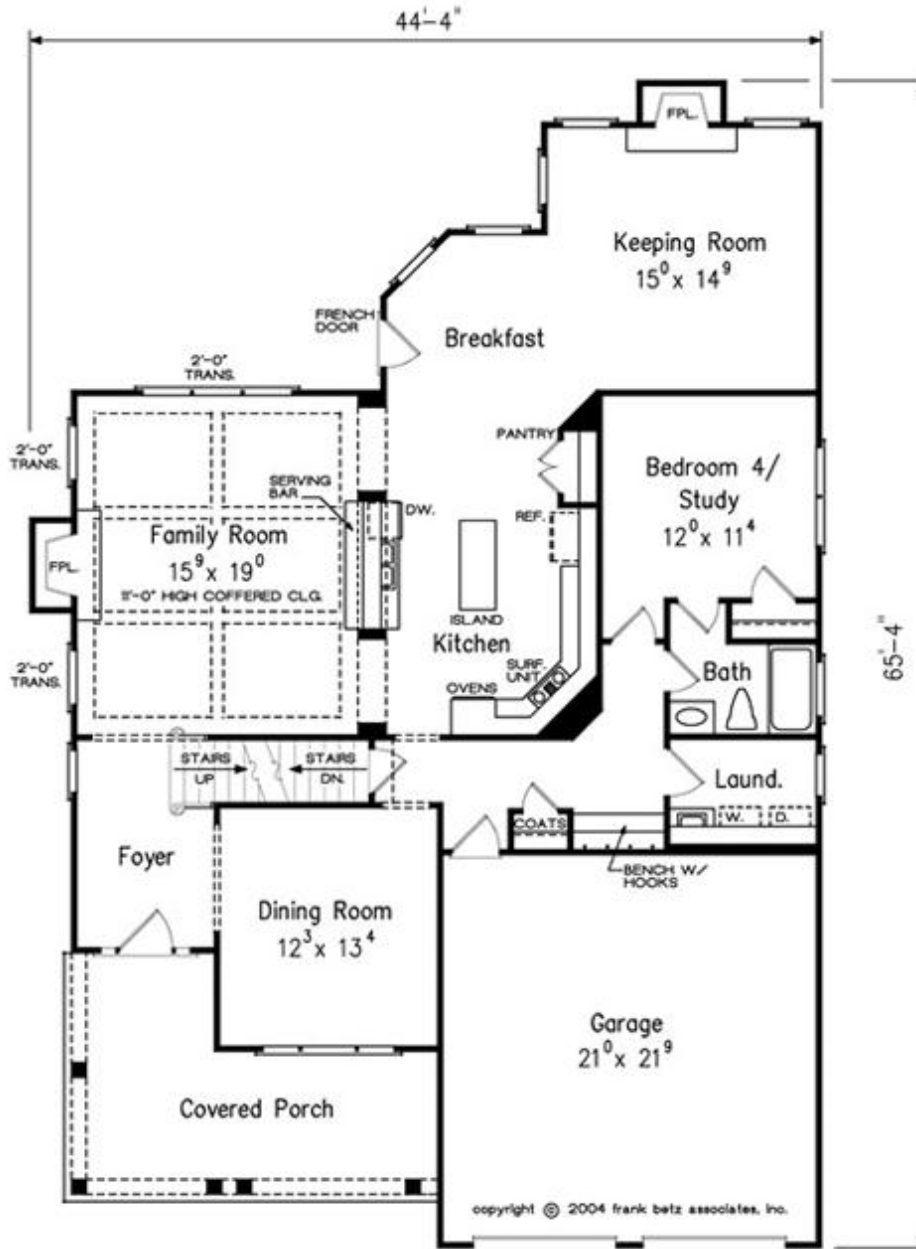

QUALITY | VALUE | SERVICE

CSPNewHomes.com
115 Village Centre West
Woodstock, GA 30188
770.971.6051

First Floor

RELAXED LIFESTYLE
WELCOMING NEIGHBORHOODS