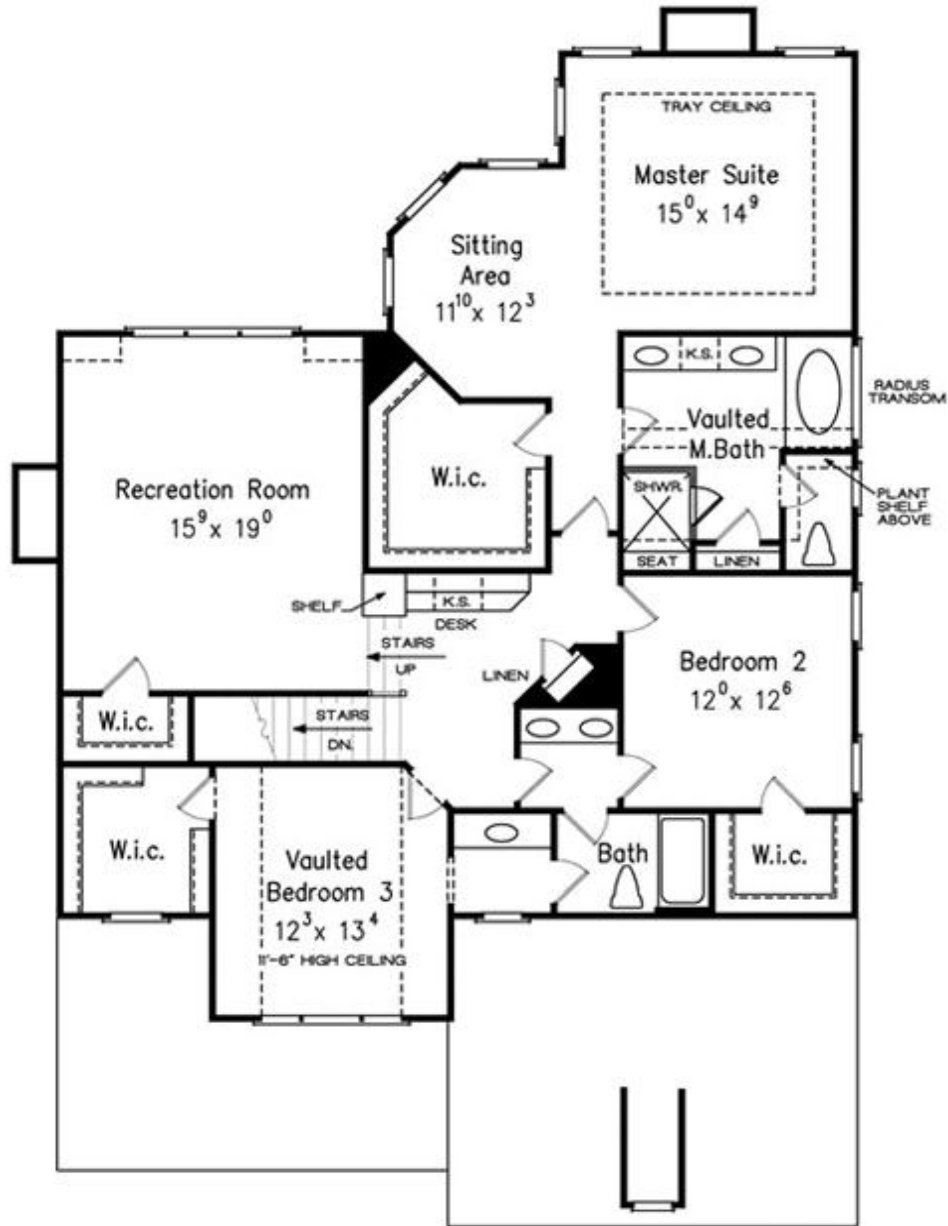

QUALITY | VALUE | SERVICE

CSPNewHomes.com
115 Village Centre West
Woodstock, GA 30188
770.971.6051

The Chamborde

Gorgeous 5 bedroom home with bedroom and full bath on main level. Wonderful island kitchen open to family room. Keeping room with fireplace off breakfast area. Stunning master bedroom with sitting room and nice spacious secondary bedroom. Hardwood floors on main floor and main hallway upstairs. Large media room/second den upstairs. Finished basement with large family room with fireplace and surround sound and bedroom with full bathroom. 3-Car Garage.

CSPNewHomes.com
115 Village Centre West
Woodstock, GA 30188
770.971.6051

The Chamborde

Gorgeous 5 bedroom home with bedroom and full bath on main level. Wonderful island kitchen open to family room. Keeping room with fireplace off breakfast area. Stunning master bedroom with sitting room and nice spacious secondary bedroom. Hardwood floors on main floor and main hallway upstairs. Large media room/second den upstairs. Finished basement with large family room with fireplace and surround sound and bedroom with full bathroom. 3-Car Garage.

Second Floor

Copyright Cotton States Properties. All square footages are approximate and plans are subject to change without notice.

RELAXED LIFESTYLE
WELCOMING NEIGHBORHOODS