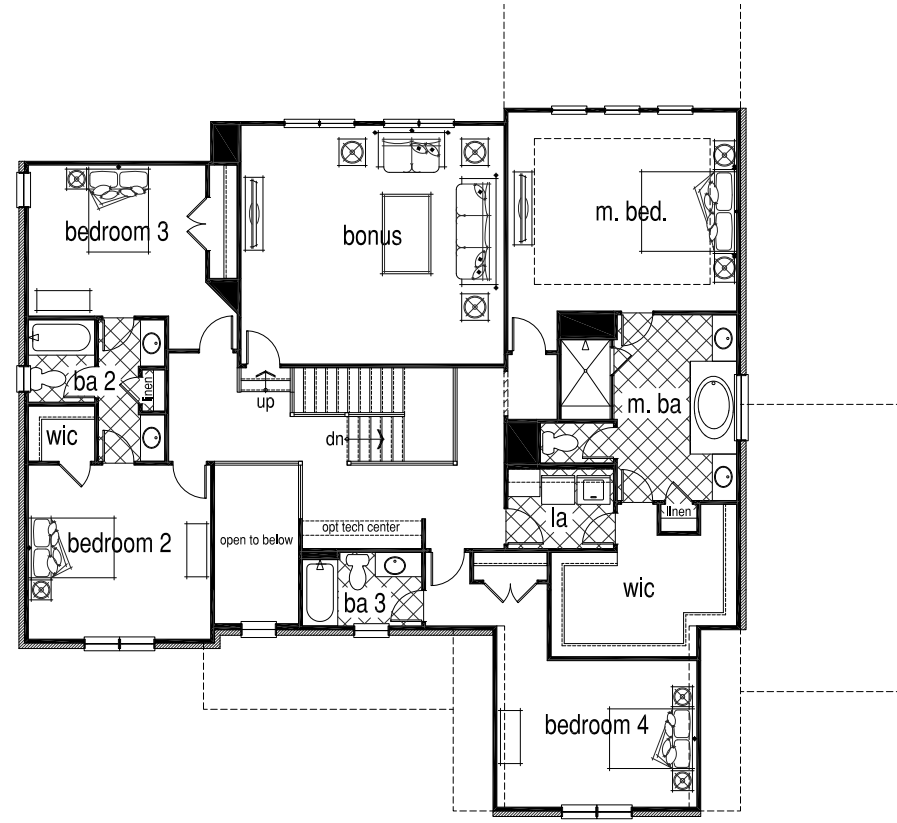

Mabry

5 BEDROOM | 4.5 BATH | 4,054sf

Mabry
Elevation 'A'

Mabry
Elevation 'B'

Mabry
Elevation 'C'

CSPNewHomes.com

Information believed accurate but not warranted and is subject to change or withdrawal without prior notice

Mabry

5 BEDROOM | 4.5 BATH | 4,054sf

Lower Level

Upper Level

CSPNewHomes.com

Information believed accurate but not warranted and is subject to change or withdrawal without prior notice

Mabry

5 BEDROOM | 4.5 BATH | 4,054sf