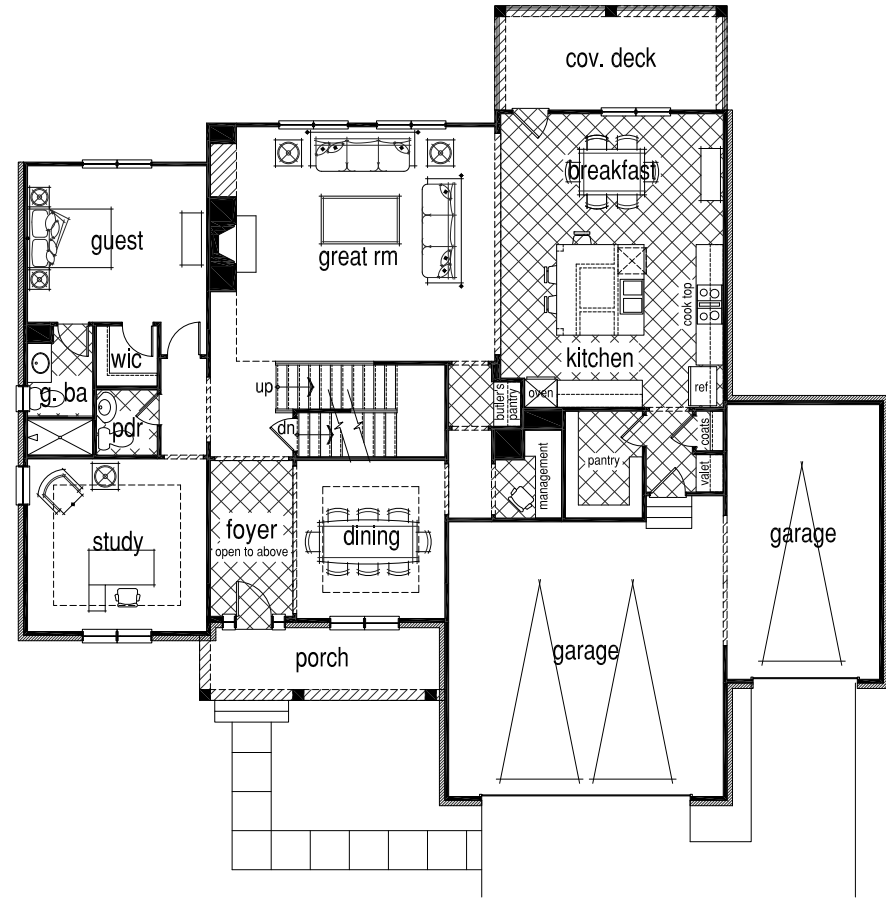

Mabry

5 BEDROOM | 4.5 BATH | 4,054sf

Mabry
Elevation 'A'

Mabry
Elevation 'B'

Mabry
Elevation 'C'

CSPNewHomes.com

Information believed accurate but not warranted and is subject to change or withdrawal without prior notice

Mabry

5 BEDROOM | 4.5 BATH | 4,054sf

Lower Level

Upper Level

CSPNewHomes.com

Information believed accurate but not warranted and is subject to change or withdrawal without prior notice

Mabry

5 BEDROOM | 4.5 BATH | 4,054sf