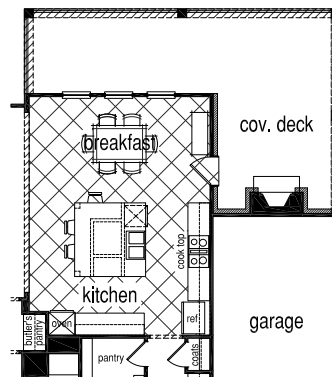

Mabry

5 BEDROOM | 4.5 BATH | 4,054sf

Upper Option 3

CSPNewHomes.com

Information believed accurate but not warranted and is subject to change or withdrawal without prior notice