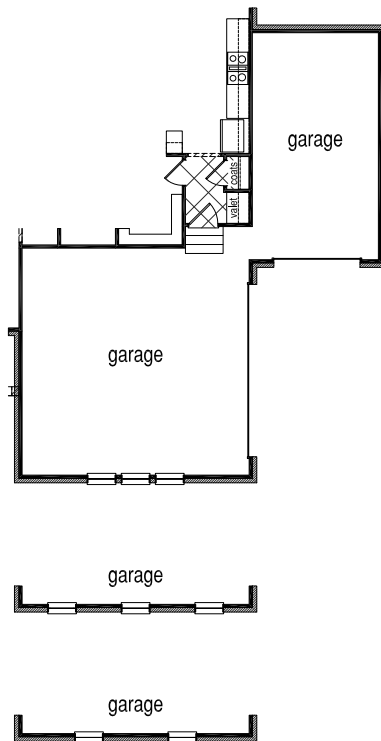

Lower Option 2