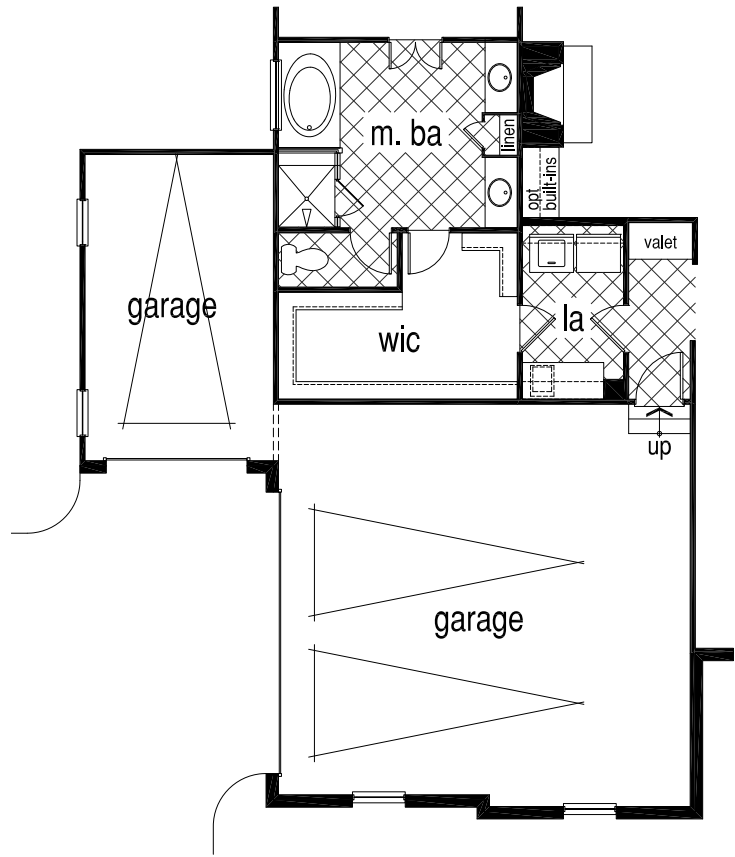

Englemoore

5 BEDROOM | 3.5 BATH | 3,371sf

Lower Options

CSPNewHomes.com

Information believed accurate but not warranted and is subject to change or withdrawal without prior notice