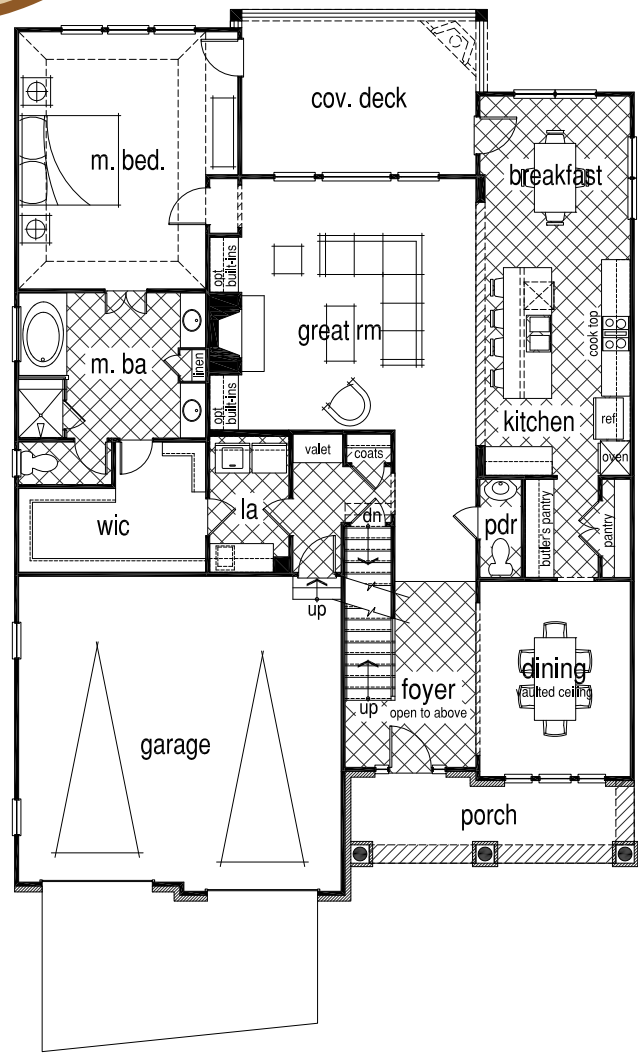

Englemoore

5 BEDROOM | 3.5 BATH | 3,371sf

Englemoore II
Elevation 'A'

Englemoore II
Elevation 'B'

Englemoore II
Elevation 'C'

CSPNewHomes.com

Information believed accurate but not warranted and is subject to change or withdrawal without prior notice 

Englemoore

5 BEDROOM | 3.5 BATH | 3,371sf

Lower Level

Upper Level

CSPNewHomes.com

Information believed accurate but not warranted and is subject to change or withdrawal without prior notice

Englemoore

5 BEDROOM | 3.5 BATH | 3,371sf