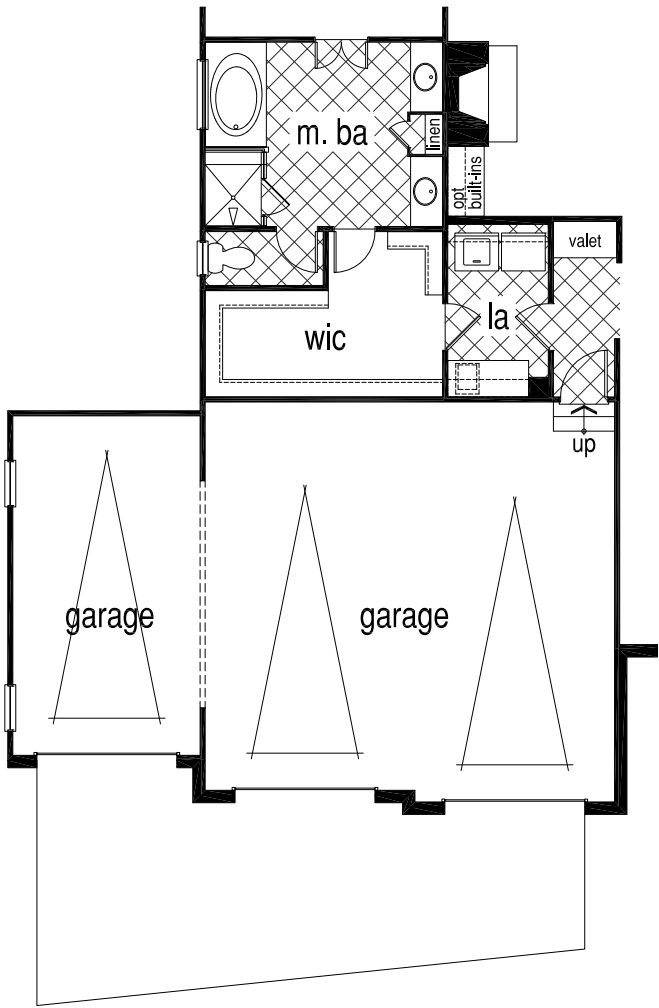

Englemoore

5 BEDROOM | 3.5 BATH | 3,371sf

Lower Options

CSPNewHomes.com

Information believed accurate but not warranted and is subject to change or withdrawal without prior notice