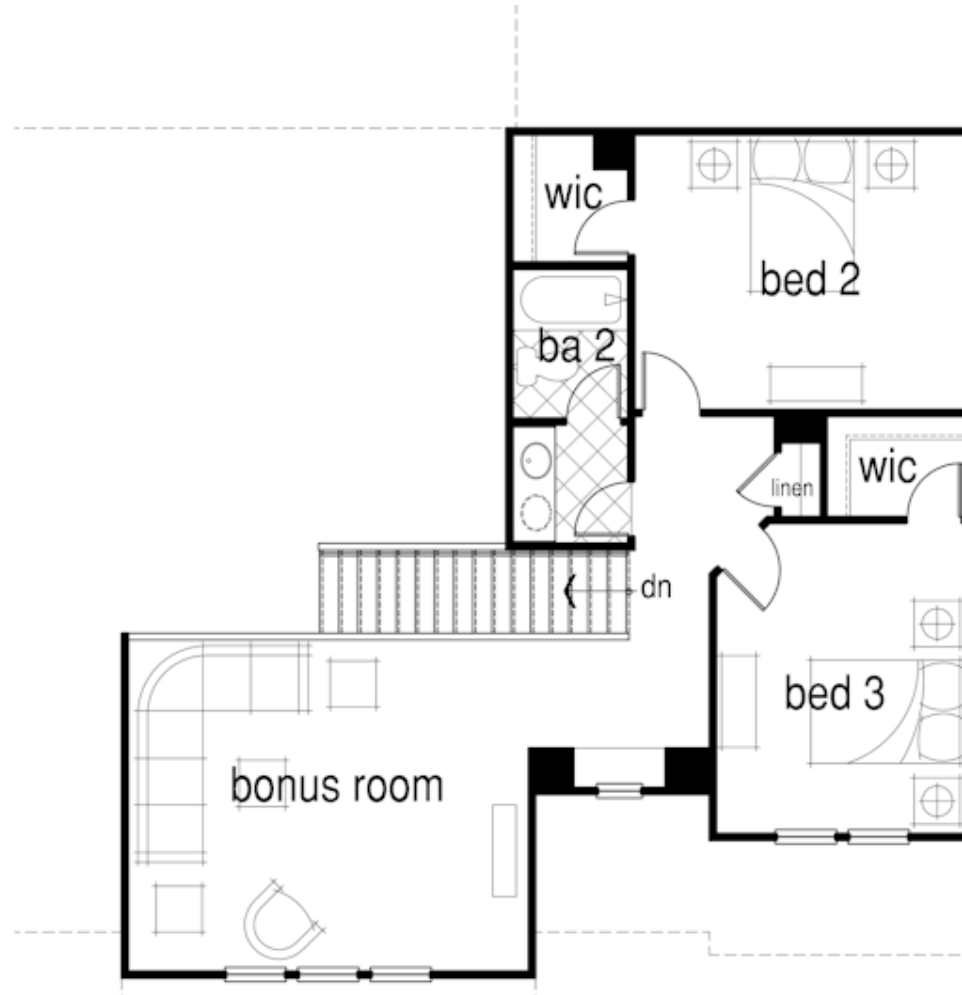

Stilesboro

4 BEDROOM | 3.5 BATH | 2,940sf

Lower Options

CSPNewHomes.com

Information believed accurate but not warranted and is subject to change or withdrawal without prior notice