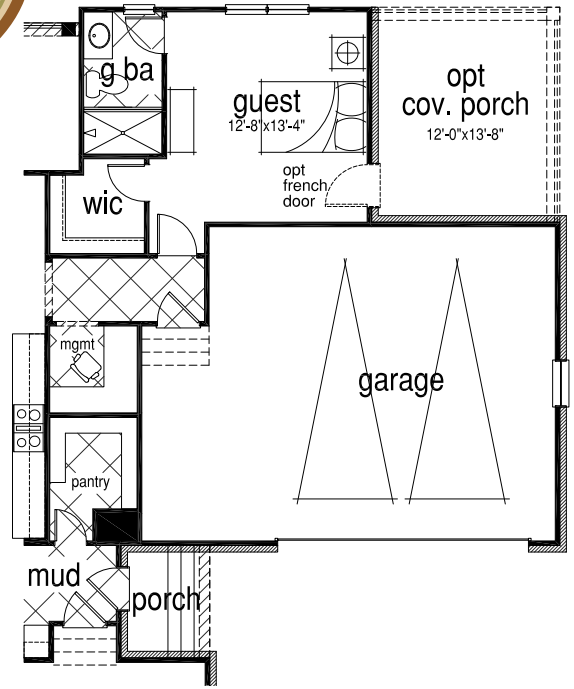

Hembree

5 BEDROOM | 4 BATH | 4,160sf

Main Option 1