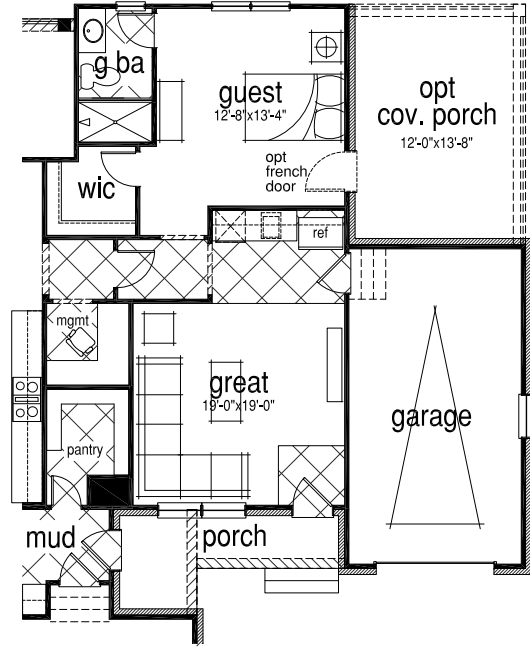

Main Option 2

Upper Option 1