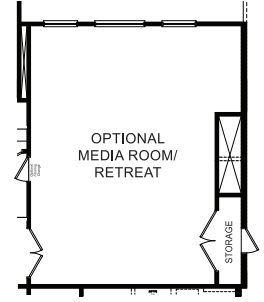

# The Chestatee

First Floor

Second Floor

OPTIONAL MEDIA ROOM/ RETREAT

OPTIONAL BEDROOM 4 & BATH

OPTIONAL MUD ROOM BUILT-IN  
OPTIONAL THIRD CAR GARAGE

\* Lowe Properties LLC in its sole discretion, reserves the right to modify and change these features in order to improve the homes. This is for information only and is not part of a legal contract and is subject to errors, omissions and change.