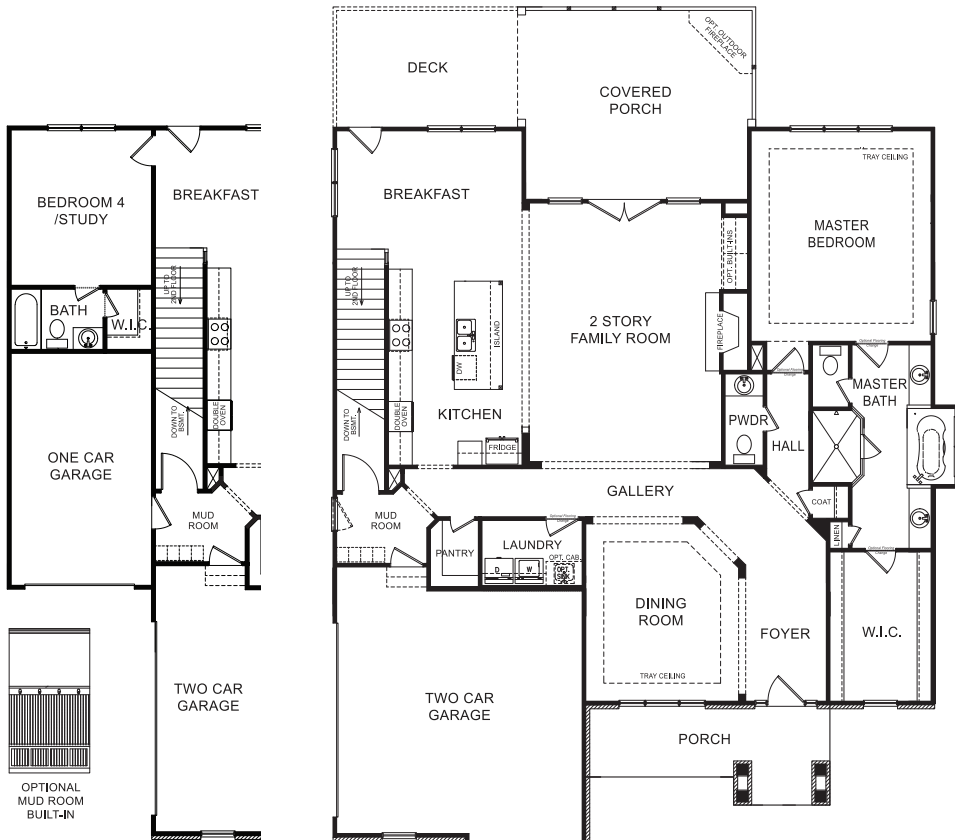

# The Chestatee

OPTIONAL  
THIRD CAR GARAGE

*\* Lowe Properties LLC in its sole discretion, reserves the right to modify and change these features in order to improve the homes. This is for information only and is not part of a legal contract and is subject to errors, omissions and change.*

# The Chestatee

First Floor

Second Floor

OPTIONAL MEDIA ROOM/ RETREAT

OPTIONAL BEDROOM 4 & BATH

OPTIONAL MUD ROOM BUILT-IN  
OPTIONAL THIRD CAR GARAGE

\* Lowe Properties LLC in its sole discretion, reserves the right to modify and change these features in order to improve the homes. This is for information only and is not part of a legal contract and is subject to errors, omissions and change.