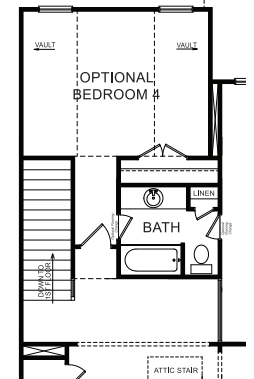

# The Chestatee

First Floor

Second Floor

OPTIONAL MEDIA ROOM/ RETREAT

OPTIONAL BEDROOM 4 & BATH

OPTIONAL MUD ROOM BUILT-IN  
OPTIONAL THIRD CAR GARAGE

\* Lowe Properties LLC in its sole discretion, reserves the right to modify and change these features in order to improve the homes. This is for information only and is not part of a legal contract and is subject to errors, omissions and change.